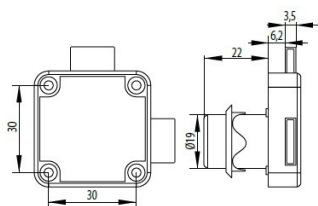

SISO A/S

Mileparken 11
DK-2740 Skovlunde
Denmark
VAT: DK 24786013

Phone +45 45 830 900

www.siso.dk
siso@siso.dk

Danske Bank
Nytorv Branch
Copenhagen
SWIFT: DABADKKK

Account no.
4180 3112 112936
IBAN Account
DK7230003112112936