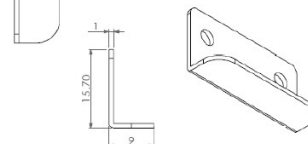

SISO A/S

Mileparken 11
DK-2740 Skovlunde
Denmark
VAT: DK 24786013

Phone +45 45 830 900

www.siso.dk
siso@siso.dk

Danske Bank
Nytorv Branch
Copenhagen
SWIFT: DABADKKK

Account no.
4180 3112 112936
IBAN Account
DK7230003112112936