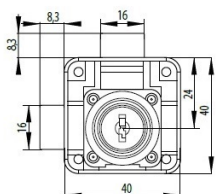

SISO A/S

Mileparken 11
DK-2740 Skovlunde
Denmark
VAT: DK 24786013

Phone +45 45 830 900

www.siso.dk
siso@siso.dk

Danske Bank
Nytorv Branch
Copenhagen
SWIFT: DABADKKK

Account no.
4180 3112 112936
IBAN Account
DK7230003112112936