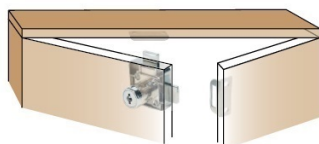

SISO A/S

Mileparken 11
DK-2740 Skovlunde
Denmark
VAT: DK 24786013

Phone +45 45 830 900

www.siso.dk
siso@siso.dk

Danske Bank
Nytorv Branch
Copenhagen
SWIFT: DABADKKK

Account no.
4180 3112 112936
IBAN Account
DK7230003112112936