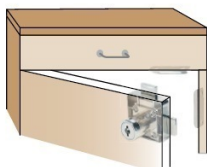

SISO A/S

Mileparken 11
DK-2740 Skovlunde
Denmark
VAT: DK 24786013

Phone +45 45 830 900

www.siso.dk
siso@siso.dk

Danske Bank
Nytorv Branch
Copenhagen
SWIFT: DABADKKK

Account no.
4180 3112 112936
IBAN Account
DK7230003112112936